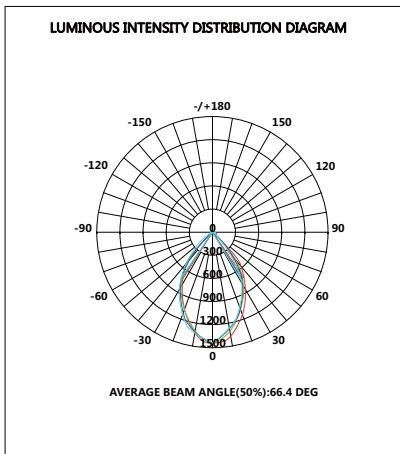

Dimension(Unit:mm)

Test diagram

DLF-18W-30K-6-277V-1

DLF-18W-40K-6-277V-1

DLF-18W-50K-6-277V-1

DLF-25W-30K-6-277V-1

DLF-25W-40K-6-277V-1

DLF-25W-50K-6-277V-1