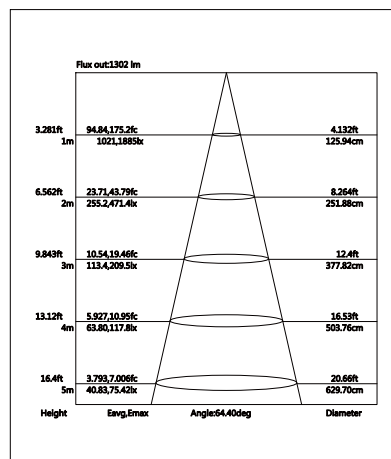

Dimension(Unit:mm)

Test diagram

DLF-18W-30K-6-277V-1

DLF-18W-40K-6-277V-1

DLF-18W-50K-6-277V-1

DLF-25W-30K-6-277V-1

DLF-25W-40K-6-277V-1

DLF-25W-50K-6-277V-1

Packing information

Model	Packing qty.	Inner box dimension	Outer carton dimension	Net weight	Gross weight
6" Dolux Downlight	18PCS	240*190*168mm	590*495*525mm	1.08KG	1.3KG

Installation

- 1.Power off before installation;
- 2.Connect adapter to AC;
- 3.Press spring and snap the lamp into installation hole in ceiling, clamp the lamp in place;
- 4.Adjust lamp angle to proper position;
- 5.Connect to AC, and turn on the lamp.