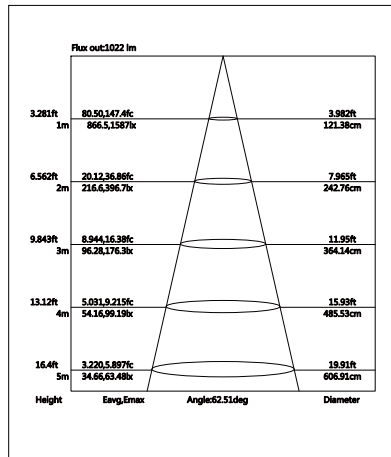

Dimension(Unit:mm)

Test diagram

DLF-18W-30K-6-277V-1

DLF-18W-40K-6-277V-1

DLF-18W-50K-6-277V-1

DLF-25W-30K-6-277V-1

DLF-25W-40K-6-277V-1

DLF-25W-50K-6-277V-1

Packing information

Model	Packing qty.	Inner box dimension	Outer carton dimension	Net weight	Gross weight
6" Dolux Downlight	18PCS	240*190*168mm	590*495*525mm	1.08KG	1.3KG

Installation

- 1.Power off before installation;
- 2.Connect adapter to AC;
- 3.Press spring and snap the lamp into installation hole in ceiling, clamp the lamp in place;
- 4.Adjust lamp angle to proper position;
- 5.Connect to AC, and turn on the lamp.