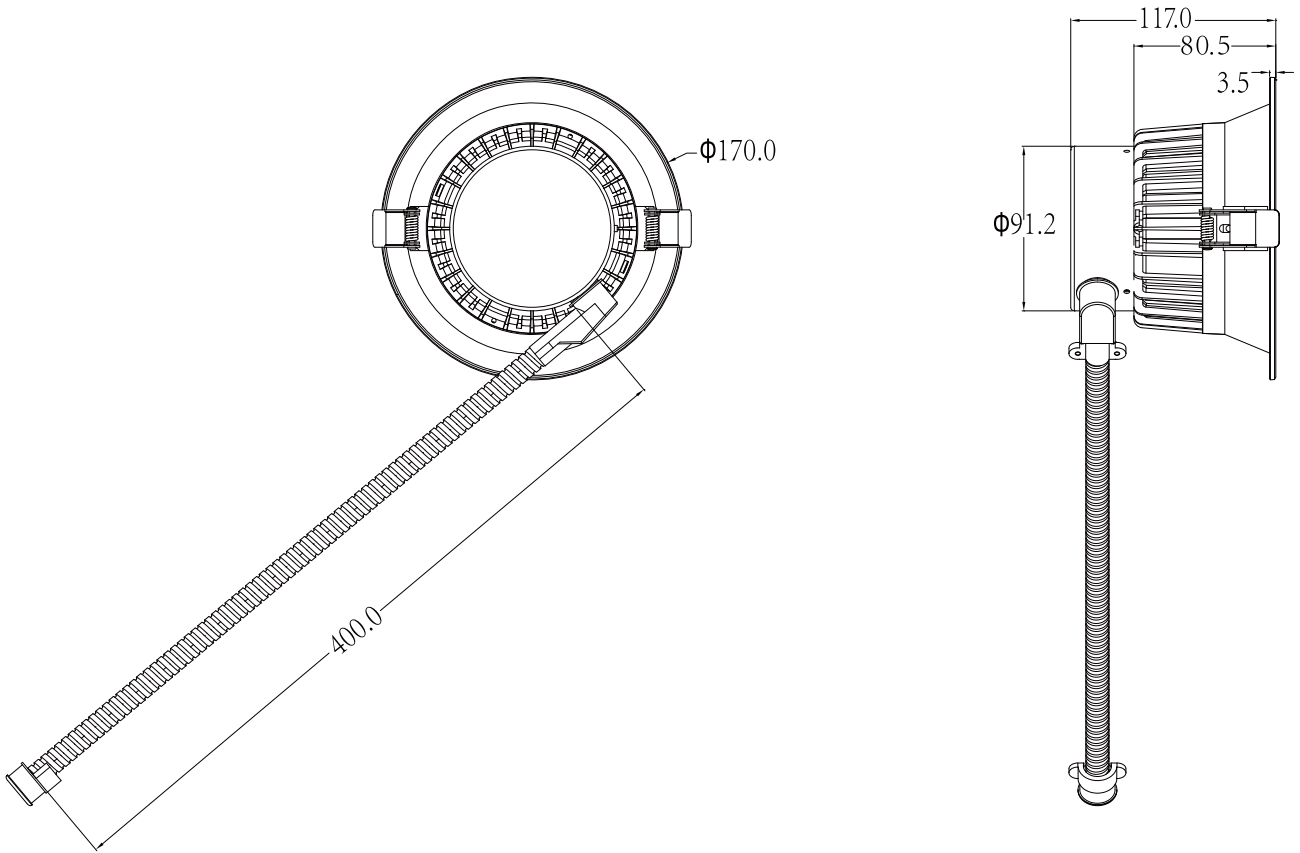

Dimension(Unit:mm)

Test diagram

DLF-18W-30K-6-277V-1

DLF-18W-40K-6-277V-1

DLF-18W-50K-6-277V-1

DLF-25W-30K-6-277V-1

DLF-25W-40K-6-277V-1

DLF-25W-50K-6-277V-1

Packing information

Model	Packing qty.	Inner box dimension	Outer carton dimension	Net weight	Gross weight
6" Dolux Downlight	18PCS	240*190*168mm	590*495*525mm	1.08KG	1.3KG

Installation

- 1.Power off before installation;
- 2.Connect adapter to AC;
- 3.Press spring and snap the lamp into installation hole in ceiling, clamp the lamp in place;
- 4.Adjust lamp angle to proper position;
- 5.Connect to AC, and turn on the lamp.