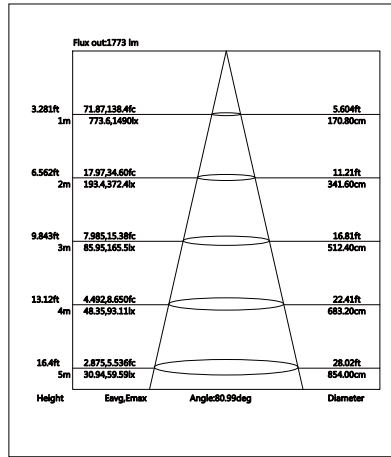

Dimension(Unit:mm)

Test diagram

DLF-18W-30K-6-277V-1

DLF-18W-40K-6-277V-1

DLF-18W-50K-6-277V-1

DLF-25W-30K-6-277V-1

DLF-25W-40K-6-277V-1

DLF-25W-50K-6-277V-1