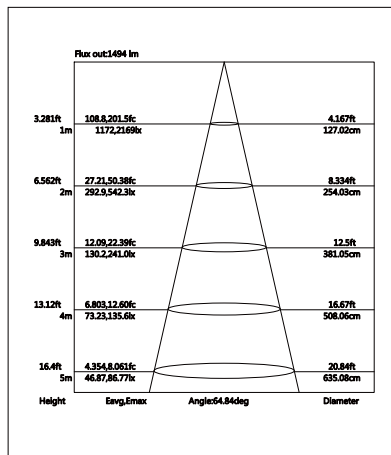

Dimension(Unit:mm)

Test diagram

DLF-18W-30K-6-277V-1

DLF-18W-40K-6-277V-1

DLF-18W-50K-6-277V-1

DLF-25W-30K-6-277V-1

DLF-25W-40K-6-277V-1

DLF-25W-50K-6-277V-1

Packing information

Model	Packing qty.	Inner box dimension	Outer carton dimension	Net weight	Gross weight
6" Dolux Downlight	18PCS	240*190*168mm	590*495*525mm	1.08KG	1.3KG

Installation

- 1.Power off before installation;
- 2.Connect adapter to AC;
- 3.Press spring and snap the lamp into installation hole in ceiling, clamp the lamp in place;
- 4.Adjust lamp angle to proper position;
- 5.Connect to AC, and turn on the lamp.