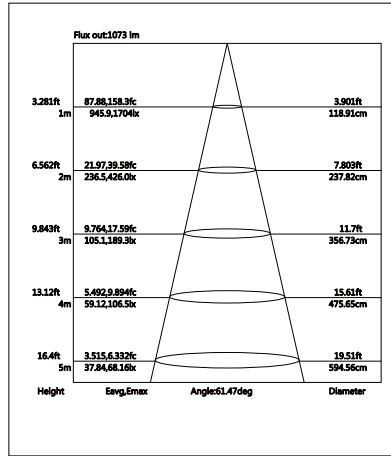

Dimension(Unit:mm)

Test diagram

DLF-18W-30K-6-277V-1

DLF-18W-40K-6-277V-1

DLF-18W-50K-6-277V-1

DLF-25W-30K-6-277V-1

DLF-25W-40K-6-277V-1

DLF-25W-50K-6-277V-1