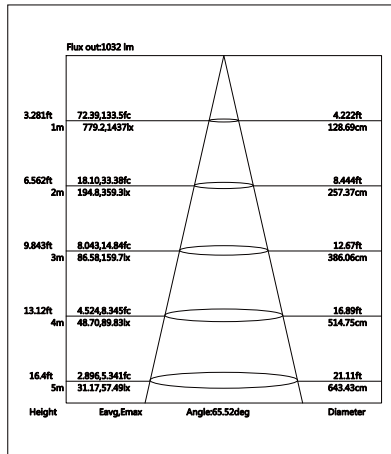

Dimension(Unit:mm)

Test diagram

DLF-18W-30K-6-277V-1

DLF-18W-40K-6-277V-1

DLF-18W-50K-6-277V-1

DLF-25W-30K-6-277V-1

DLF-25W-40K-6-277V-1

DLF-25W-50K-6-277V-1