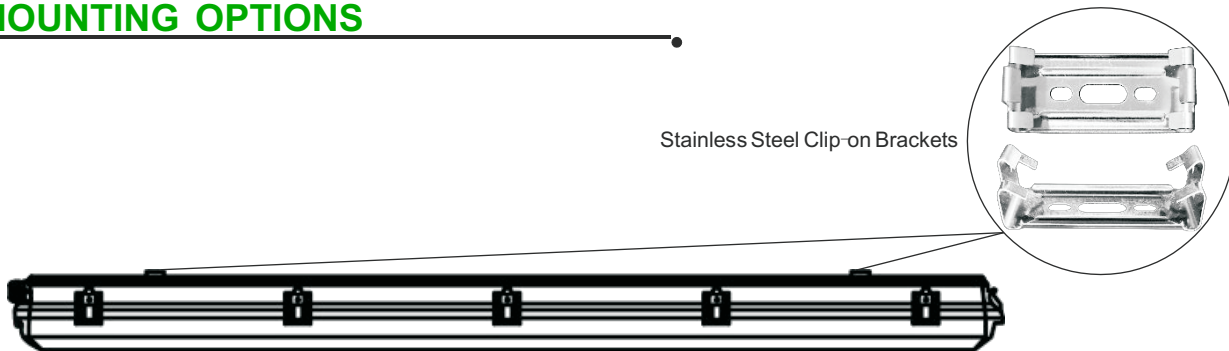

LED VAPOR TIGHT

Vapor Tight Linear Fixture

PRODUCT SPECIFICATION

Product Number	Wattage	CCT	Lumens	Housing	Length x Width x Height
ZY-STP8132-24W	24W	3000K-5000K	3500	Plastic	50"x 4"x 4.5"
ZY-STP8232-35W	35W	3000K-5000K	5100	Plastic	50"x 6.5"x 4.5"
ZY-STP8232-48W	48W	3000K-5000K	6830	Plastic	50"x 6.5"x 4.5"
ZY-STP8332-72W	72W	3000K-5000K	10200	Plastic	50"x 10.5"x 4.5"
ZY-STP8417-48W	48W	3000K-5000K	6820	Plastic	26.3"x 17.4"x 4.5"
ZY-STP8432-95W	95W	3000K-5000K	13250	Plastic	50"x 17.4"x 4.5"
ZY-STPA124-24W	24W	3000K-5000K	3500	Aluminum & Plastic	48.5"x 3.4"x 2.8"
ZY-STPA224-50W	50W	3000K-5000K	6840	Aluminum & Plastic	48.5"x 4.1"x 3"

ORDERING GUIDE

ZY Company Code	STPA/STP Housing Type	8132-24W/35W/48W/8332-72W/8417-48W/8432-95W/124-24W/224-50W Wattage

MOUNTING OPTIONS