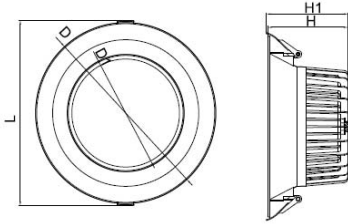

3-8 Inch Down light

Features

1. Aluminum alloy material, die-casting.
2. Unique appearance, beautiful design;
3. Excellent thermal management to ensure long lifetime of LEDs;
4. External power supplier, ensure lifetime of power supply and LEDs;
5. High efficient and energy-saving LED driver.

			3"		
			Watts	Lumens	Temp/Size
76	Lumens/watt	DLF-5W-30K-3-240V-1	5	380	3000K, 3"
80	Lumens/watt	DLF-5W-40K-3-240V-1	5	400	4000K, 3"
74	Lumens/watt	DLF-5W-50K-3-240V-1	5	370	5000K, 3"
72	Lumens/watt	DLF-7W-30K-3-240V-1	7	501	3000K, 3"
82	Lumens/watt	DLF-7W-40K-3-240V-1	7	571	4000K, 3"
73	Lumens/watt	DLF-7W-50K-3-240V-1	7	511	5000K, 3"
56	Lumens/watt	DLF-9W-30K-3-240V-1	9	500	3000K, 3"
92	Lumens/watt	DLF-9W-40K-3-240V-1	9	828	4000K, 3"
83	Lumens/watt	DLF-9W-50K-3-240V-1	9	750	5000K, 3"
			6"		
			Watts	Lumens	Temp/Size
82	Lumens/watt	DLF-25W-30K-6-240V-1	25	2,040	3000K, 6"
82	Lumens/watt	DLF-25W-40K-6-240V-1	25	2,050	4000K, 6"
85	Lumens/watt	DLF-25W-50K-6-240V-1	25	2,125	5000K, 6"
			8"		
			Watts	Lumens	Temp/Size
120	Lumens/watt	DLF-35W-30K-8-240V-1	35	4,200	3000K, 8"
125	Lumens/watt	DLF-35W-40K-8-240V-1	35	4,361	4000K, 8"
123	Lumens/watt	DLF-35W-50K-8-240V-1	35	4,305	5000K, 8"